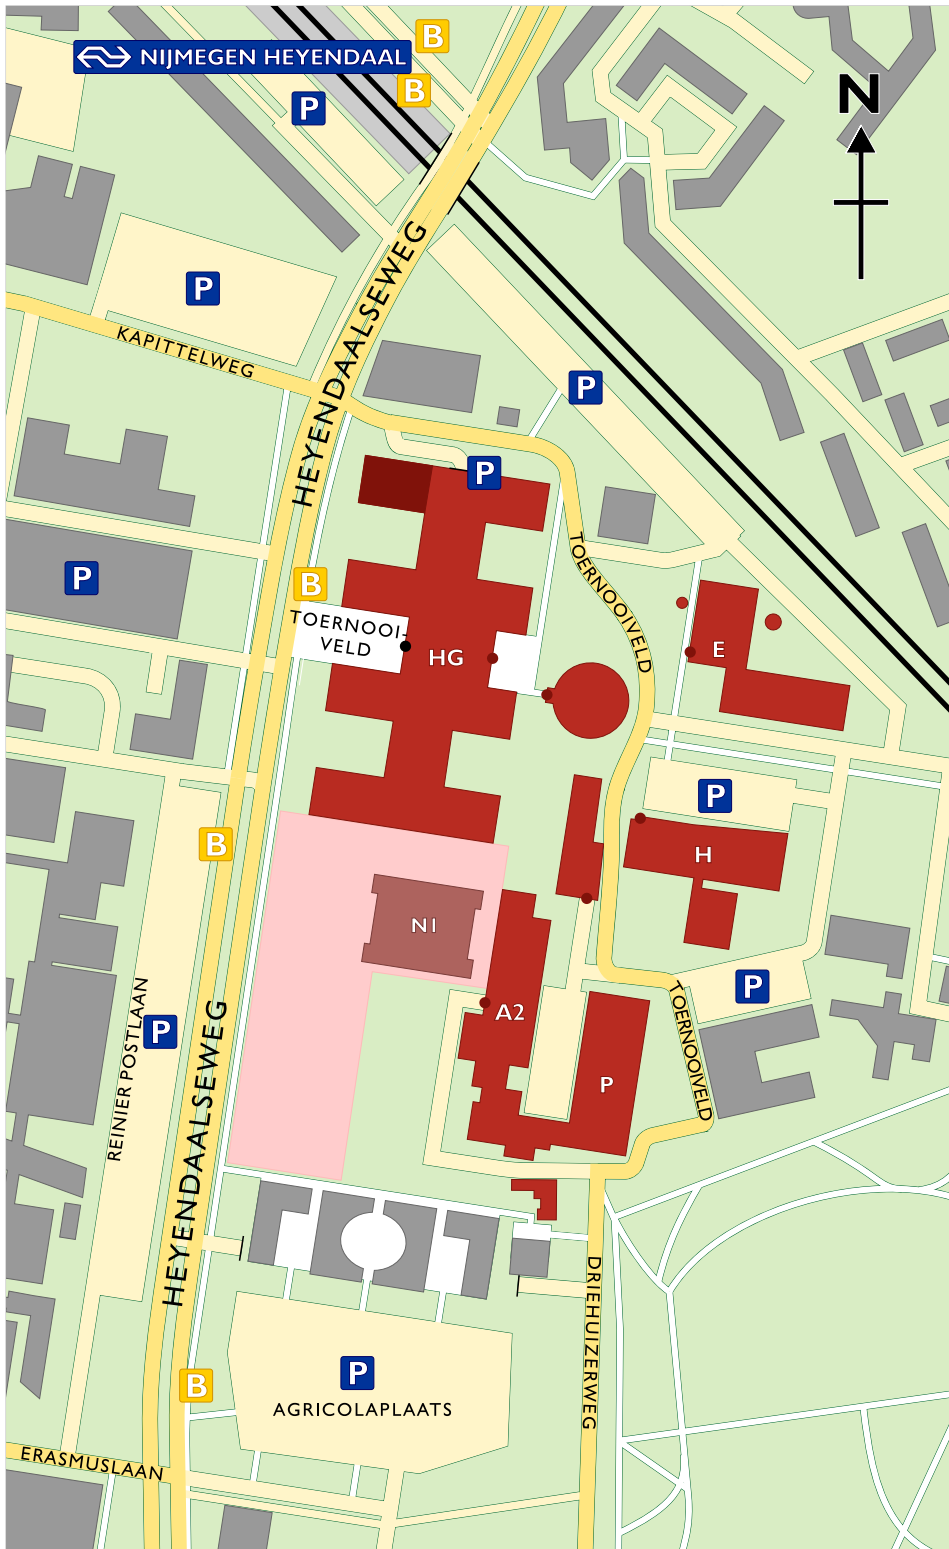

DEPARTMENT OF ASTROPHYSICS

RADBOD UNIVERSITY, NIJMEGEN

LEGEND

BUILDINGS

- Department of Astrophysics 
- Faculty of Science (with entrance) 
- Other buildings 
- Construction site 

ROADS

- Main road 
- Other road 
- Cycle path 
- Footpath 
- Railroad 

SYMBOLS

- Train station 
- Parking space 
- Bus stop 